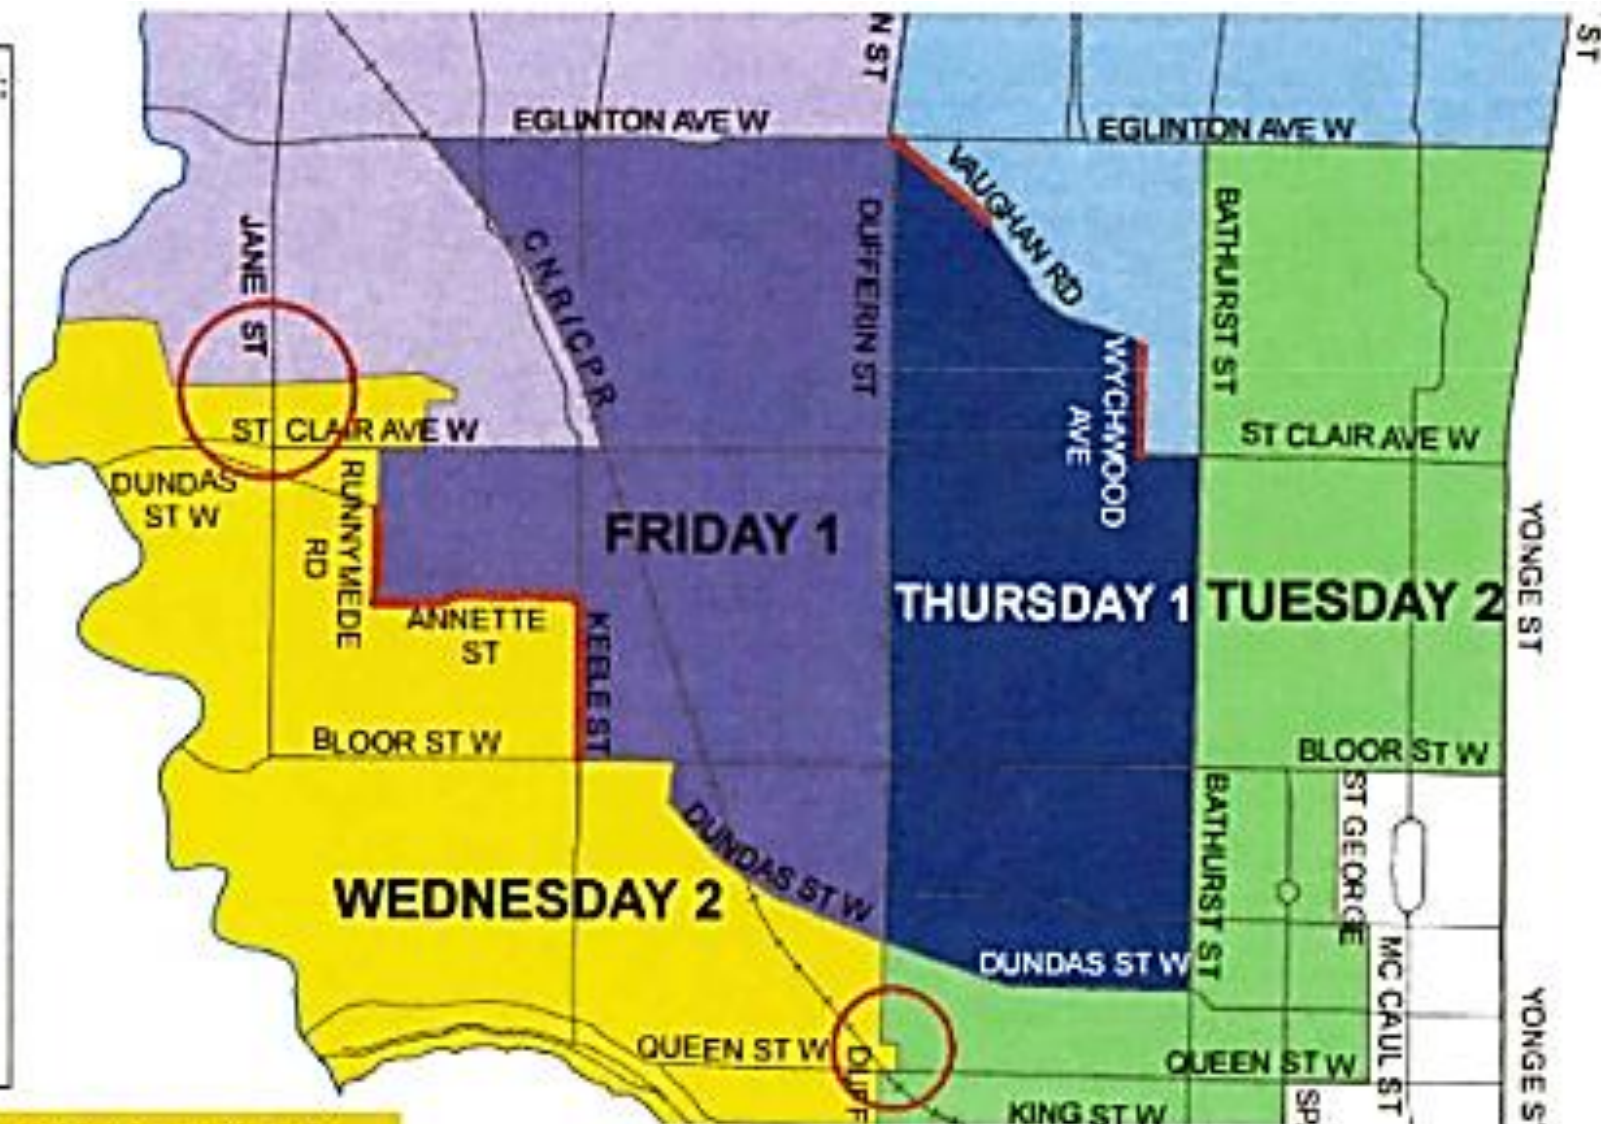

SELECT YOUR COLLECTION DAY:

1. Locate your home on the map.
(You can use your browser's zoom tools to make the map bigger, if needed.)

2. Click on the words (e.g. Tuesday 1, Tuesday 2, etc.) in your area. This will link you to your collection calendar.

3. Or, you can click on the day in the legend below.

-  Tuesday 1
 -  Tuesday 2
 -  Wednesday 1
 -  Wednesday 2
 -  Thursday 1
 -  Thursday 2
 -  Friday 1
 -  Friday 2
 -  Night collection
- Call 3-1-1 for details.

**WEDNESDAY 2 - ABOVE STORES
ST. CLAIR AVE WEST
DAVENPORT ROAD**